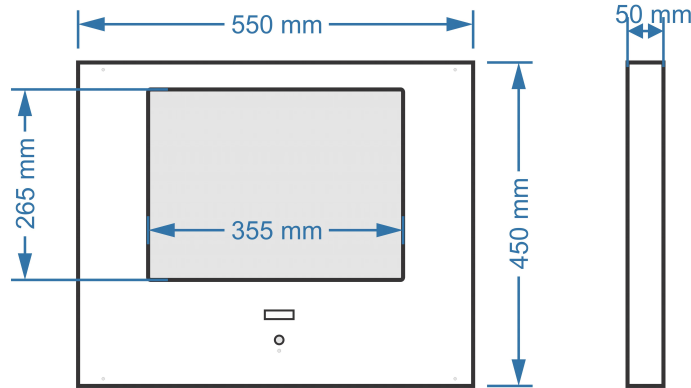

LC1300B

SPECIFICATION

Distance	3 to 6m (50cm step)
Chart Range	Decimal – 0.1~ 1.2
Chart display	Single Letter, Horizontal Line, Vertical Line,
Chart Type	E Chart, C Chart, Numeric Chart, Alphabet Chart
TV Mode	Optional
USB Mode	Optional
Dimension	610mm(W)*60mm(D)*500mm(H)
Weight	5.4 kg
Rated Voltage	100~240V 50/60Hz
Power	22W

ACCESSORIES

- Battery (AA) 2pcs
- Battery(AAA) 2pcs *
- Power Cable 1pc
- Remote Controller 2/set *
- Operator's Manual 1pc
- Screen Cleaner Spray 1pc
- Screen Cleaner Tissue 1pc
- Wall Screws 5pcs

*This Accessories are with TV Option

AnnoTek

Piramoon Raditech Company , AnnoTek , LTD

Address : No. 69/1 , Nasserin 6 , Ahrar St. , Valfajr Blvd , Amirkabir Blvd , Shiraz , Iran
Telephone : +98 71 38332486
Facsimile : +98 71 38328514
Cellphone : +98 9173172101
Email : sales@annotek.de
URL : <http://www.annotek.de>

آدرس : شیراز - بلوار امیرکبیر - بلوار والفجر - خیابان احرار - ناصرتین ۶ - پلاک ۶۹/۱
شرکت پرتو صنعت پیرامون